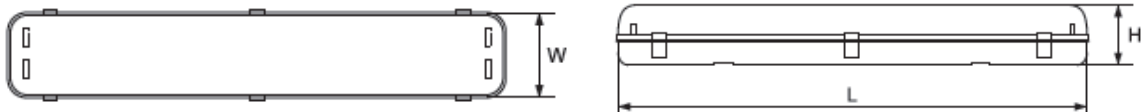

Product benefits

- Replacement of conventional fluorescent tubes with highly efficient LED tubes
- Surface installation on any ceilings
- Low power consumption
- Repeated switch-on/off does not affect the lifespan of the luminaire
- Instant light with maximum luminous flux
- No ultraviolet and infrared rays
- Stable and functional light distribution

Variants and dimensions

Watt	Colour temp. (K)	Colour body	Size			Catalogue number	Packing (pcs)
			Length	Width	Height		
1X10W	6400	grey	670	86	100	9BM110LEDCW	12
1X10W	4000	grey	670	86	100	9BM110LED	12
2X10W	6400	grey	670	131	100	9BM210LEDCW	9
2X10W	4000	grey	670	131	100	9BM210LED	9
1X18W	6400	grey	1270	86	100	9BM118LEDCW	9
1X18W	4000	grey	1270	86	100	9BM118LED	9
2X18W	6400	grey	1270	131	100	9MB218LEDCW	6
2X18W	4000	grey	1270	131	100	9MB218LED	6
1X24W	6400	grey	1570	106	110	9MB124LEDCW	6
1X24W	4000	grey	1570	106	110	9MB124LED	6
2X24W	6400	grey	1570	166	110	9MB224LEDCW	4
2X24W	4000	grey	1570	166	110	9MB224LED	4